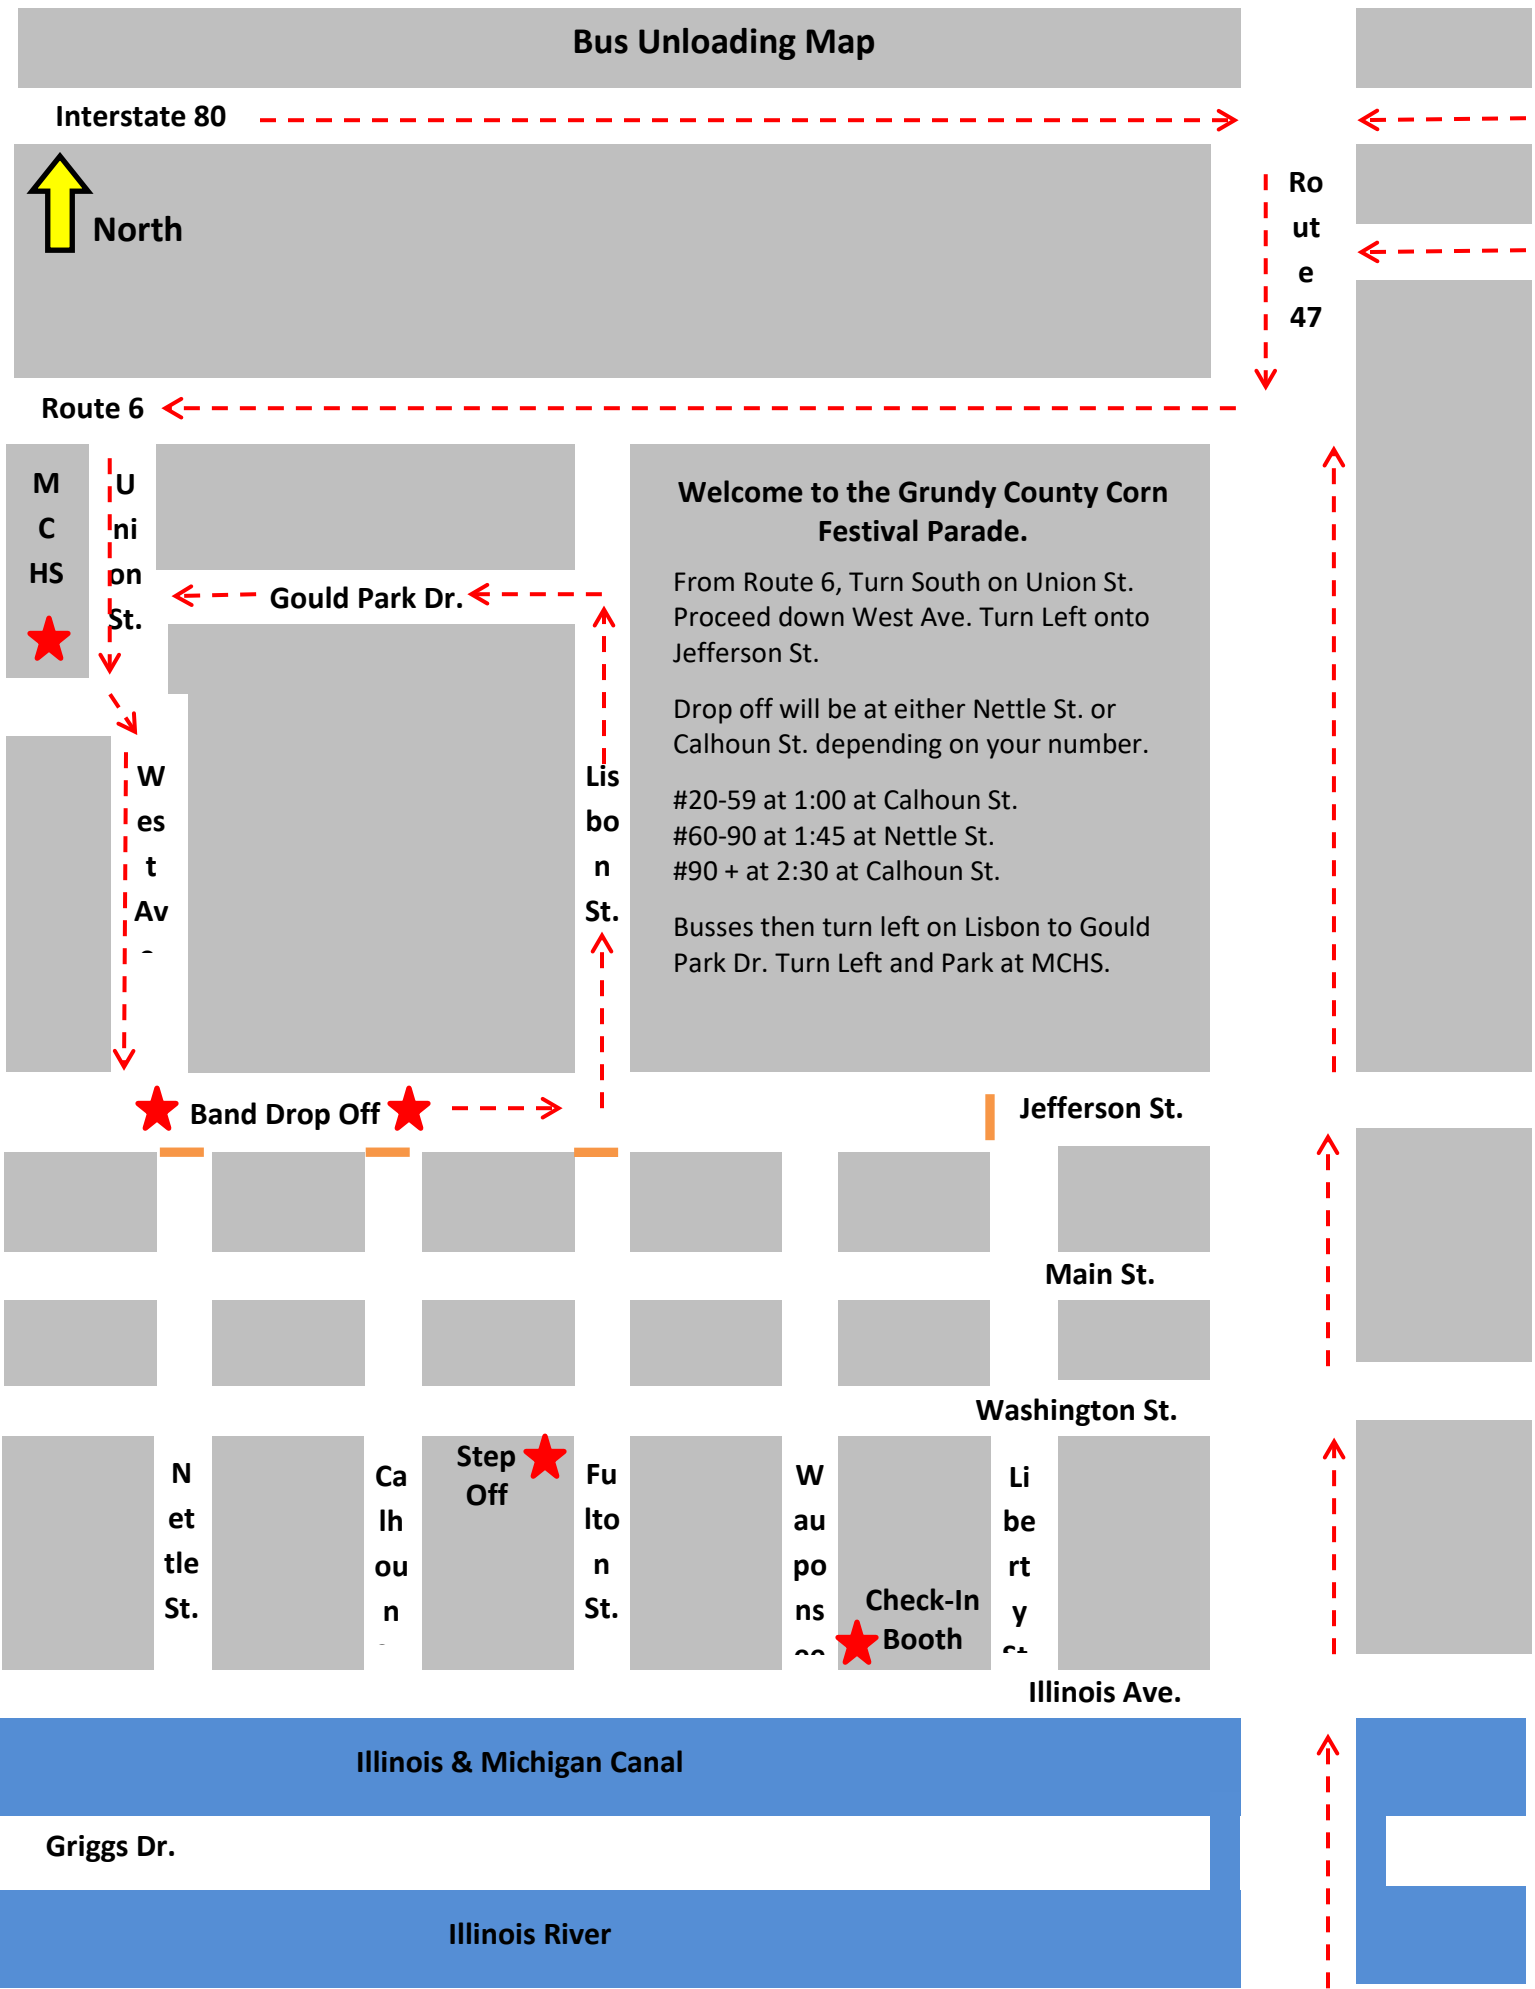

Bus Unloading Map

Grundy County Corn Festival Inc.
 PO Box 22 Morris, IL 60450
 Phone: 815-942-CORH (2676)
 Fax: 815-941-2675
cornfest@cornfestival.org
www.cornfestival.org

The parade officially starts at the corner of Washington St. & Fulton St. heads east on Washington St., then north on Liberty St.

Refer to the Parade Staging Map for staging location and access points.

NO Candy / Food / Drink is allowed in our parade. Alcohol is prohibited.
NO Items may be thrown from any unit.
Do NOT stop or hold up the parade.